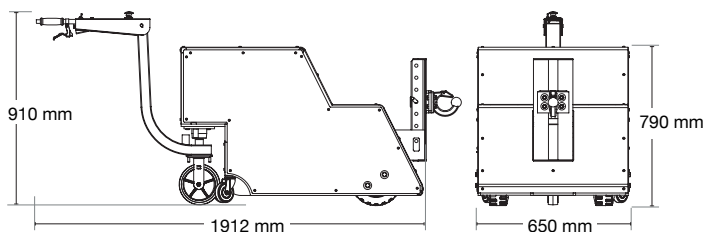

Order code	TUGAXIS4TNH
Tug capacity	4000 kg
Tug weight	465 kg
Speed	up to 3 km/h
Dimensions L/W/H	1465/790/875 mm

Tug Axis 5T

- Tow up to 5 tonnes safely.
- Tow on flat ground, with reduced towing capacity up to 8 degrees.
- Turret with turret lock for easy reversing.
- Suitable for large retail and heavy industrial towing.

Order code	TUGAXIS5TNH
Tug capacity	5000 kg
Tug weight	630 kg
Speed	up to 3 km/h
Dimensions L/W/H	1740/900/905 mm

Tug Tough 10T

- Tow up to 10 tonnes safely.
- Heavy duty construction, perfect for pulling very heavy equipment, vehicles and aircraft.
- Wide variety of manual or automated hitches available.

Order code	TUGTOUGH10TNH
Tug capacity	10 000 kg
Tug weight	1000 kg
Speed	up to 2.5 km/h
Dimensions L/W/H	1912/650/910 mm

Electrodrive Pty Ltd—Powered Materials Handling

1300 934 471 | sales@electrodrive.com.au | www.electrodrive.com.au