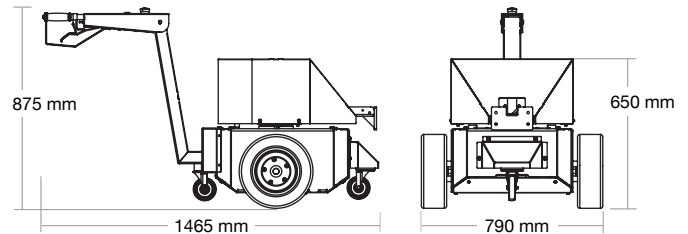

Local

All our tugs are manufactured right here in Australia.

TUG AXIS 4T

TUG AXIS 5T

TUG TOUGH 10T

The Electrodrive heavy-duty tug range

Tug Axis 4T

- Tow up to 4 tonnes safely.
- Tow on flat ground, with reduced towing capacity up to 8 degrees.
- Turret with turret lock for easy reversing.
- Suitable for large retail and heavy industrial towing.

Order code	TUGAXIS4TNH
Tug capacity	4000 kg
Tug weight	465 kg
Speed	up to 3 km/h
Dimensions L/W/H	1465/790/875 mm

Tug Axis 5T

- Tow up to 5 tonnes safely.
- Tow on flat ground, with reduced towing capacity up to 8 degrees.
- Turret with turret lock for easy reversing.
- Suitable for large retail and heavy industrial towing.

Order code	TUGAXIS5TNH
Tug capacity	5000 kg
Tug weight	630 kg
Speed	up to 3 km/h
Dimensions L/W/H	1740/900/905 mm

Tug Tough 10T

- Tow up to 10 tonnes safely.
- Heavy duty construction, perfect for pulling very heavy equipment, vehicles and aircraft.
- Wide variety of manual or automated hitches available.

Order code	TUGTOUGH10TNH
Tug capacity	10 000 kg
Tug weight	1000 kg
Speed	up to 2.5 km/h
Dimensions L/W/H	1912/650/910 mm

Electrodrive Pty Ltd—Powered Materials Handling

1300 934 471 | sales@electrodrive.com.au | www.electrodrive.com.au