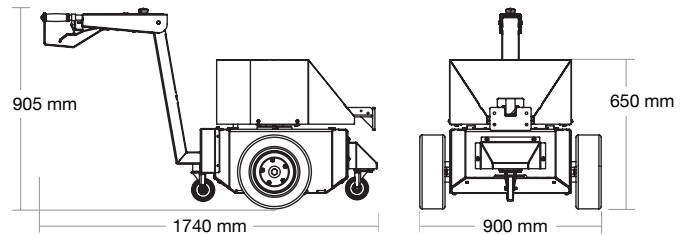

Order code	TUGAXIS4TNH
Tug capacity	4000 kg
Tug weight	465 kg
Speed	up to 3 km/h
Dimensions L/W/H	1465/790/875 mm

Tug Axis 5T

- Tow up to 5 tonnes safely.
- Tow on flat ground, with reduced towing capacity up to 8 degrees.
- Turret with turret lock for easy reversing.
- Suitable for large retail and heavy industrial towing.

Order code	TUGAXIS5TNH
Tug capacity	5000 kg
Tug weight	630 kg
Speed	up to 3 km/h
Dimensions L/W/H	1740/900/905 mm

Tug Tough 10T

- Tow up to 10 tonnes safely.
- Heavy duty construction, perfect for pulling very heavy equipment, vehicles and aircraft.
- Wide variety of manual or automated hitches available.

Order code	TUGTOUGH10TNH
Tug capacity	10 000 kg
Tug weight	1000 kg
Speed	up to 2.5 km/h
Dimensions L/W/H	1912/650/910 mm

Electrodrive Pty Ltd—Powered Materials Handling

1300 934 471 | sales@electrodrive.com.au | www.electrodrive.com.au