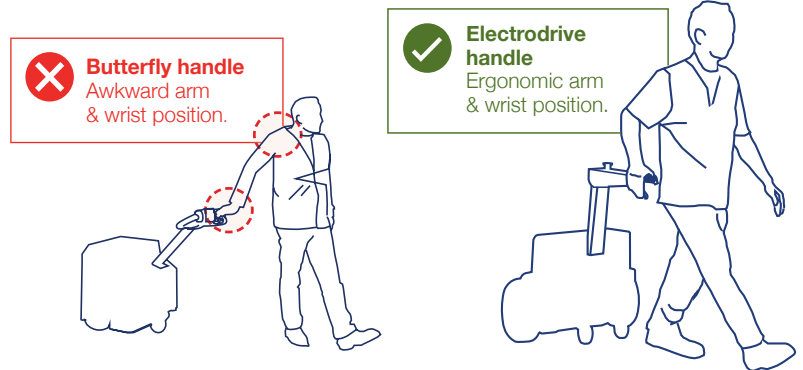

AVOID COLLISIONS

**STAY
IN FRONT OF LOAD**

Stay in front of load with Electrodrive powered tugs

Towing heavy loads

While it is widely accepted that the best way to move a heavy load is by putting it in on wheels, what isn't commonly known is that the safest way of moving a heavy wheeled load, is by towing it with a battery powered tug.

Whilst there are a wide variety of powered tugs on the market to choose from, only Electrodrive tugs are ergonomically designed to keep the operator in front of load.

Maximise forward visibility

Being in front of load provides maximum forward vision, reducing the risk of collisions with other people, equipment and structures. An Electrodrive tug features a unique tiller design that helps the operator maintain correct walking posture and reduces the risk of strains to shoulders, arms and wrists from repetitive use.

Not all electric tugs are created equal

While it is possible to stay in front of load with other powered tugs, their butterfly shaped controllers are primarily designed for the operator to grip the handle with both hands and push the load. If used for towing, the butterfly handle design puts the operator's shoulders, arm and wrist at a very awkward angle. Traveling over any distance in this position is not ergonomic for the operator and could increase the risk of shoulder, arm, or wrist strains.

An ergonomic walking position

By contrast, the tiller handle drive system on Electrodrive tugs seamlessly interact with how the human body moves whilst walking, keeping the operator in a comfortable position.